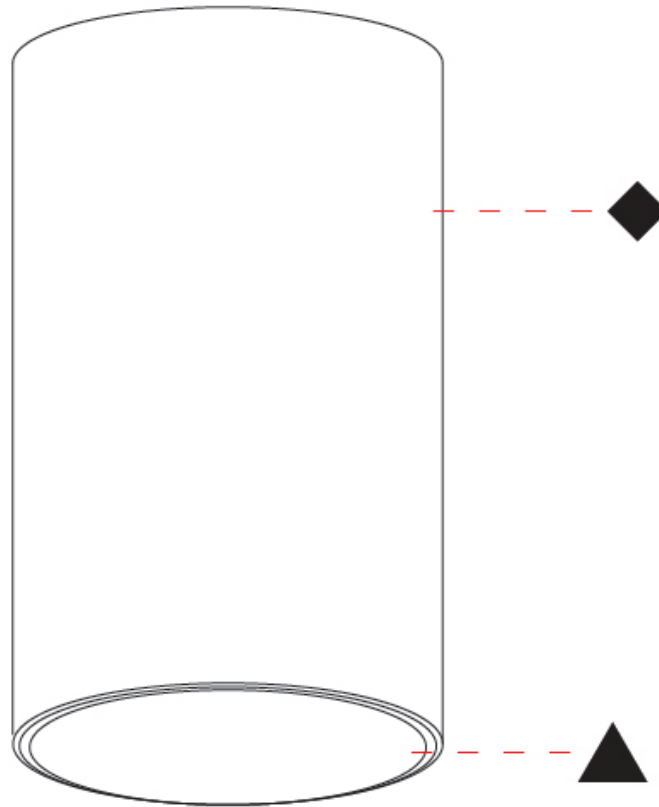

INVADER ON ROUND SURFACE

A3D228-

PROJECT _____

TYPE _____

SPECIFIER _____

QUANTITY _____

DATE _____

A