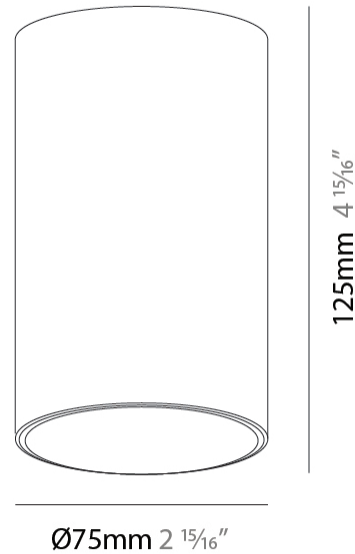

GENERAL

Series: Invader Standard
Subseries: Invader On Round
Brand: Prolicht
Division: Architectural
Mounting Type: Surface
Mounting Location: Ceiling
Subcategory: Spots

PHYSICAL

Shape: Cylinder
Diameter (mm): 75
Diameter (in): 2 15/16
Height (mm): 125
Height (in): 4 15/16
Light Distribution: Downlight
Weight (kg): 0.449
Weight (lbs): 1.08
Fixture Finish: SSR / BKV / CWI / CRY / HAB / LAG / UFT / ITA / RUA / RUR / MIC / FTG / MYG / TWT / LOD / PUS / FRO / FUP / KIA / POP / BLS / SPG / MEY / GOH / GUM / CHC / COM / ABZ / JAG / OBR / MOS / ROR
Fixture Material: Aluminum Die Cast

ELECTRICAL

Lamp Type: LED (Zhaga Standard)
Input Wattage (W): 10
Total Output Wattage (W): 9.1
Dimming: Non-Dimming / Phase Dimming (120vac Only)
Driver Included: Yes
Driver Location: Integrated
Driver Type: Constant Current
Driver Class: Class 2
Input Voltage (V): 120
Upon Request: Remote: 0-10Vdc dimming / Phase dimming 120Vac / Non-dimming 120/277Vac (No Cover Plate)

LED

Number of LEDs: 1
Color Temperature (°K): 2700 / 3000 / 3500 / 4000
Max. Delivered Lumen (lm): 832 / 870 / 905 / 923
Nominal Lumen (lm): 969 / 1014 / 1054 / 1075
CRI: >90 CRI
Lamp Life (hrs): 50000

OPTICAL

Reflector°: 16 / 34 / 60

RATINGS AND CERTIFICATIONS

Certified By: CSA Certified to UL and CSA Standards
IP rating: IP20