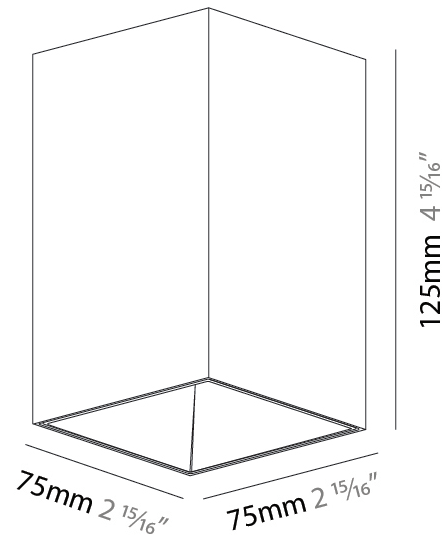

GENERAL

Series: Invader Standard
Subseries: Invader On Square
Brand: Prolicht
Division: Architectural
Mounting Type: Surface
Mounting Location: Ceiling
Subcategory: Spots

PHYSICAL

Shape: Square
Length (mm): 75
Length (in): 2 15/16
Width (mm): 75
Width (in): 2 15/16
Height (mm): 125
Height (in): 4 7/8
Light Distribution: Downlight
Weight (kg): 0.449
Weight (lbs): 1.08
Fixture Finish: SSR / BKV / CWI / CRY / HAB / LAG / UFT / ITA / RUA / RUR / MIC / FTG / MYG / TWT / LOD / PUS / FRO / FUP / KIA / POP / BLS / SPG / MEY / GOH / GUM / CHC / COM / ABZ / JAG / OBR / MOS / ROR
Fixture Material: Aluminum Die Cast

ELECTRICAL

Lamp Type: LED (Zhaga Standard)
Input Wattage (W): 10
Total Output Wattage (W): 9.1
Dimming: Tri-Mode (Non-Dimming and Phase Dimming (120Vac only) and 0-10V Dimming)
Driver Included: No
Driver Location: Integrated
Driver Type: Constant Current - Universal
Driver Class: Class 2
Input Voltage (V): 120 - 277
Constant Current (MA): 500

LED

Number of LEDs: 1
Color Temperature (°K): 2700 / 3000 / 3500 / 4000
Max. Delivered Lumen (lm): Max. 939
CRI: >90 CRI
Lamp Life (hrs): 50000

OPTICAL

Reflector°: 18 / 34 / 60

RATINGS AND CERTIFICATIONS

Certified By: CSA Certified to UL and CSA Standards
IP rating: IP20